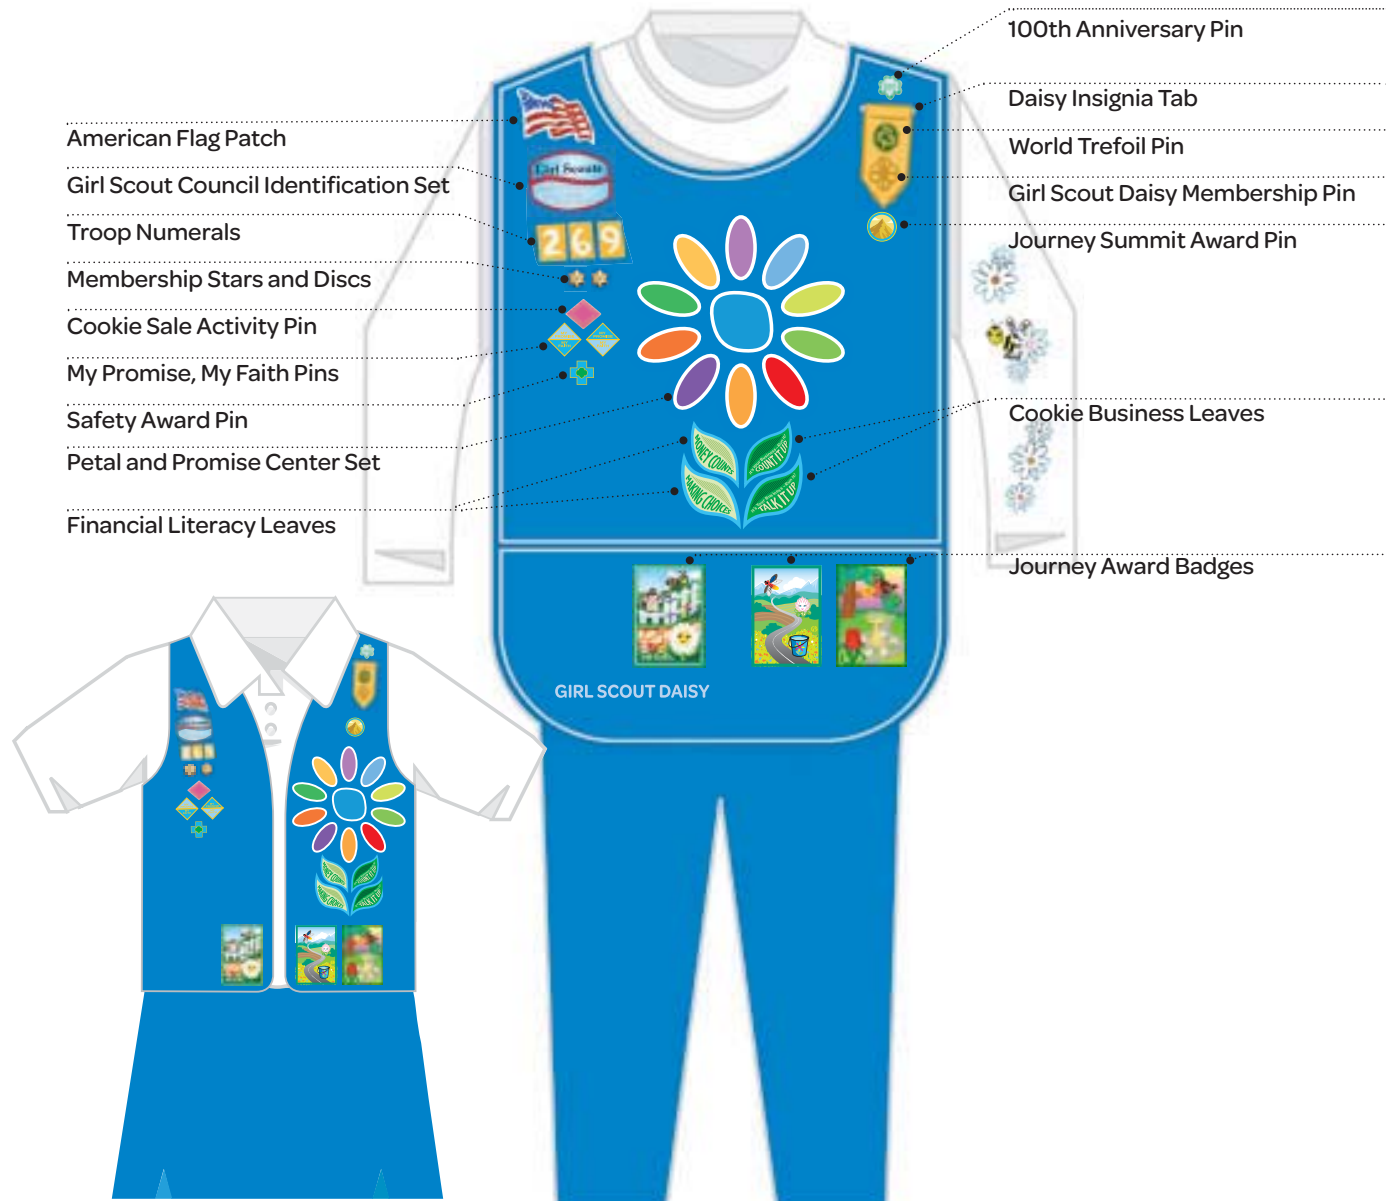

Girl Scout Daisy Tunic and Vest

Girl Scout Daisy Journey Book Series

1

Welcome to the Daisy Flower Garden

Girls will learn about the environment, Girl Scout history, values of the Girl Scout Law, and global diversity through the main character, Amazing Daisy.

2

Between Earth and Sky

Girls travel the country living the values of the Girl Scout Law and experiencing what's great about what grows near them.

3

5 Flowers, 4 Stories, 3 Cheers for Animals!

Girls will learn just how much they can care for animals and for themselves—and how good that makes them feel.

and the *Girl's Guide to Girl Scouting.*

The *Girl's Guide to Girl Scouting* includes the grade-level handbook; the New Flower Friends Story Collection and robust activities to earn petals and the Financial Literacy and Cookie Business Leaves; information about earning the Bridging Award; and accessory pages such as scrapbooking pages.