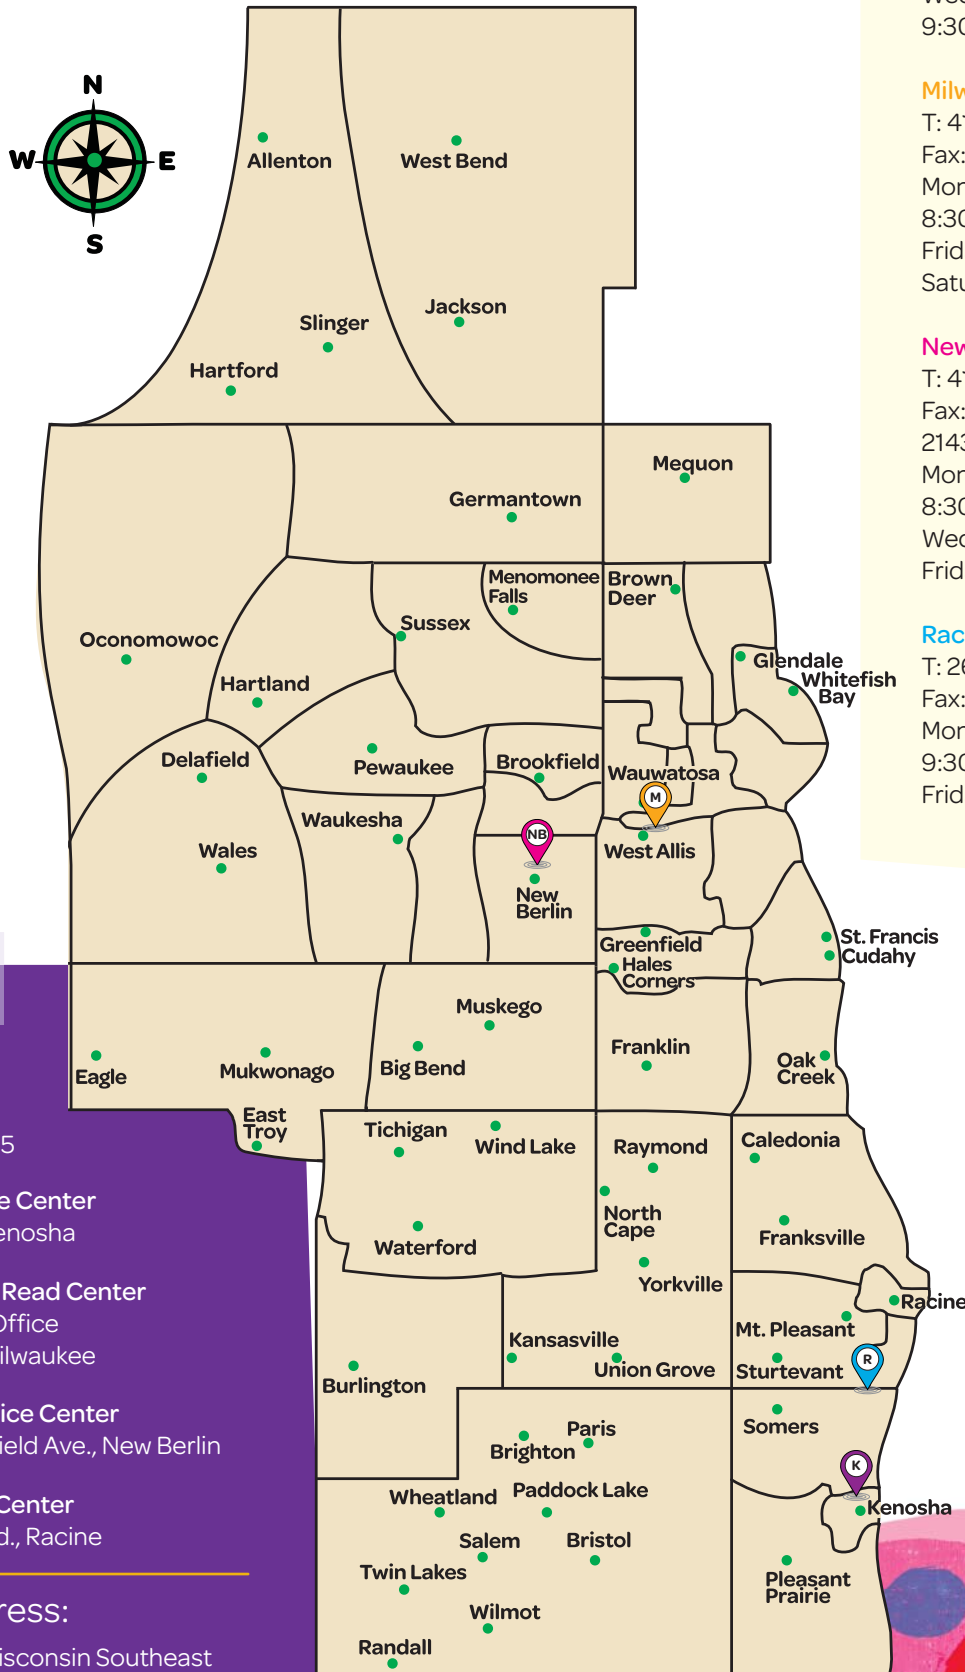

# Resource Center (Girl Scout Shop) Hours

(Labor Day–Memorial Day)

Resource Center hours are subject to change. Visit [gswise.org](http://gswise.org) for the most current information.

## Service Centers:

T: 800-565-4475

**Kenosha Service Center**  
 2303 37th St., Kenosha

**Marion Chester Read Center**  
 Administrative Office  
 131 S. 69th St., Milwaukee

**New Berlin Service Center**  
 21516 W. Greenfield Ave., New Berlin

**Racine Service Center**  
 6240 Bankers Rd., Racine