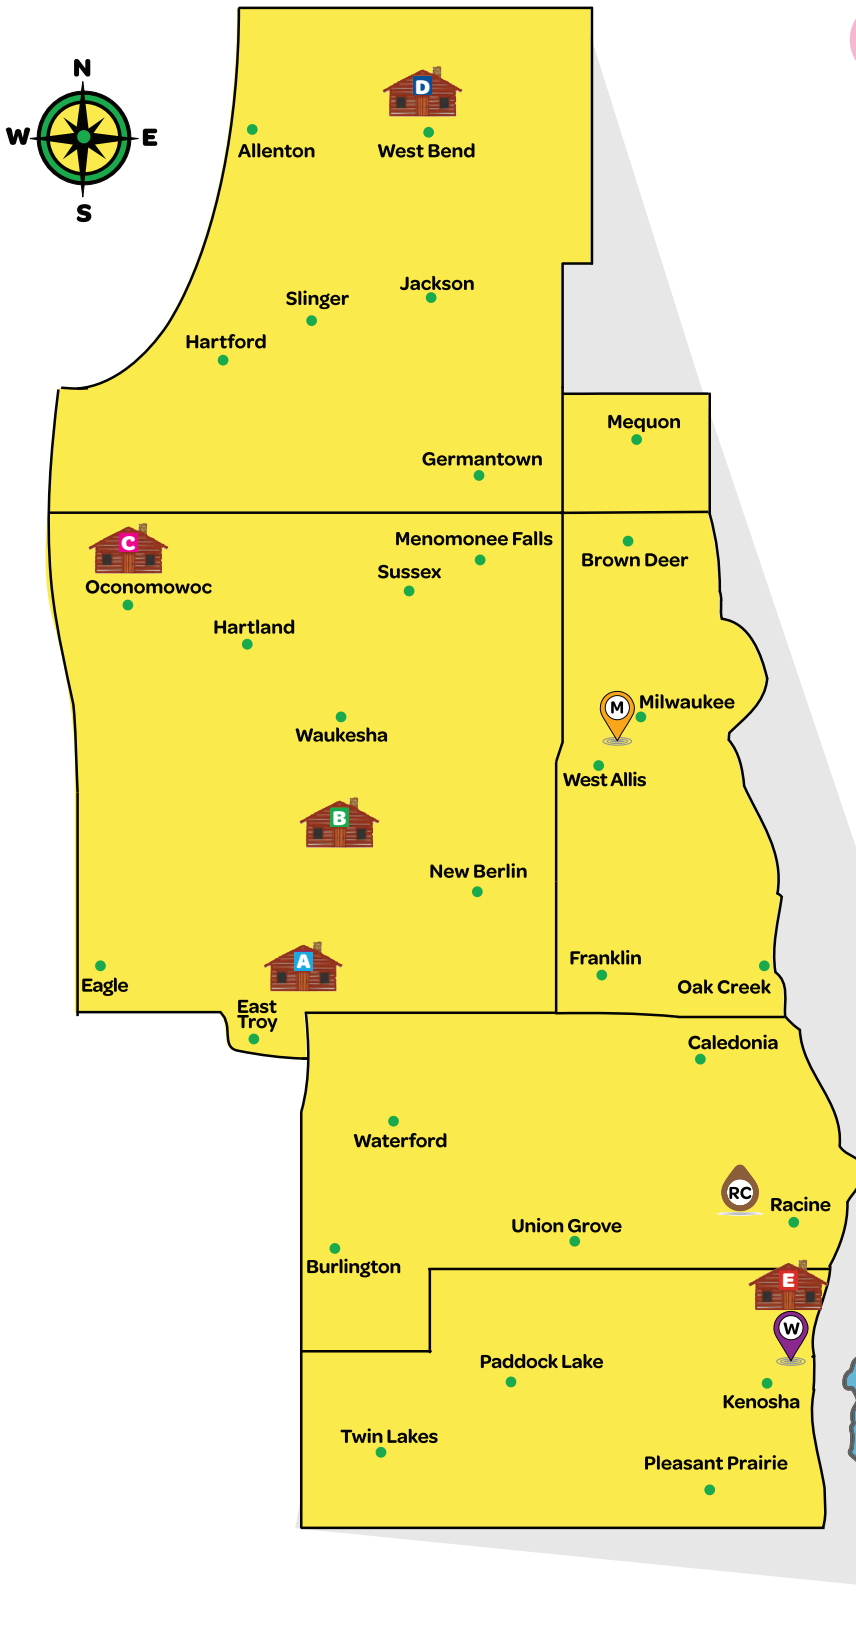

Camp and Council Properties

operated by Girl Scouts of Wisconsin Southeast

Program Centers

Camp Alice Chester (CAC)
N8651 Townline Road, East Troy

Chinook Program Center (CPC)
S62W24528 Townline Road, Waukesha

Fowler Troop House (FTH)
438 N. Oakwood Avenue, Oconomowoc
fowlertroophouse@gmail.com

Camp Silver Brook (CSB)
2561 W. Decorah Road, West Bend

Trefoil Oaks Program Center (TFOPC)
3901 First Street (County Road KR), Kenosha

Membership Centers

Racine Center
5801 Washington Avenue (Hwy 20), Suite 200,
Mount Pleasant

Marion Chester Read Service Center (MCRSC)
131 S. 69th Street, Milwaukee

Woodhaven Service Center (WHSC)
2303 37th Street, Kenosha