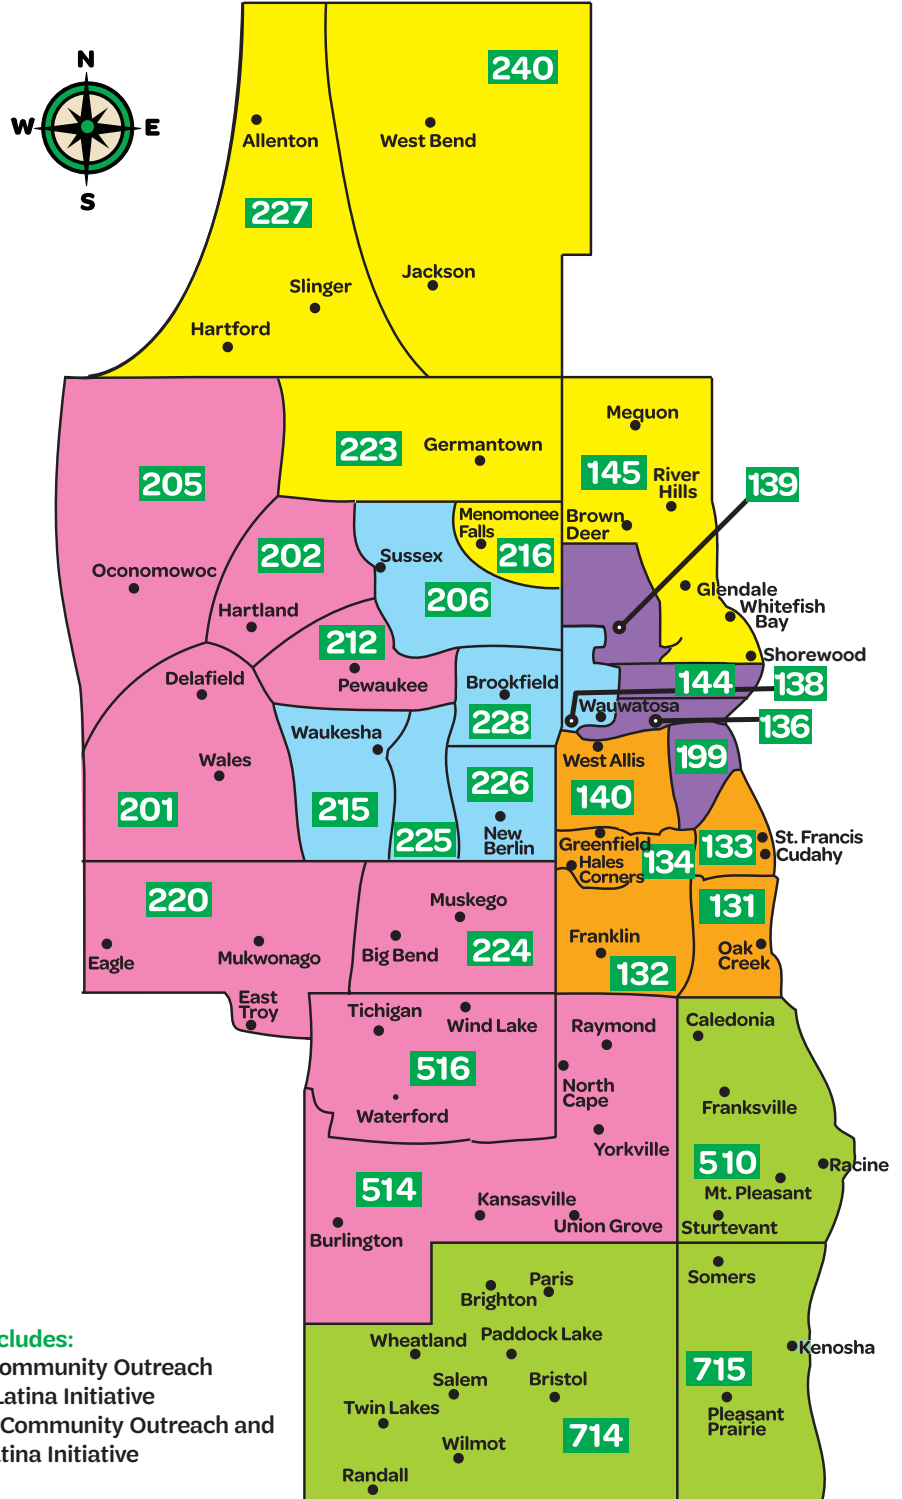

Area Map

Questions? Contact Customer Care at
800-565-4475 or email customercare@gswise.org

Area 1 131, 132, 133*, 134, 140*
Recruiter: Melissa Vasquez Engagement: Felecia Valentine Volunteer Support: Laura Garczynski
Area 2 136*, 139*, 144*, 199***
Recruiter: Deanna Holloway and Telethia Lebron Engagement: Area shared by all consultants Volunteer Support: Diana Lopez
Area 3 145, 216, 223, 227, 240
Recruiter: Darlene Nash Engagement: Becky Perdue Volunteer Support: Margarita Fons
Area 4 201, 202, 205, 212, 220, 224, 514, 516
Recruiter: Anna Doll Engagement: Sandy Erickson Volunteer Support: Joanna Rivas and Brandy Jadczyk
Area 5 138, 206, 215, 225**, 226, 228
Recruiter: Katrina Leonard Engagement: Martha Nicks Volunteer Support: Tonia Smith
Area 6 510***, 714, 715*
Recruiter: Dyisha Smith Engagement: Autumn McCune Volunteer Support: Brandy Jadczyk and Margarita Fons

Includes:
*Community Outreach
**Latina Initiative
***Community Outreach and Latina Initiative

Service Units

131	Lakeside	139	NW Wonders	202	Arrowhead	220	Woodland Trails	228	Whispering Trails	715	Southport Sisters
132	Girls of Franklin	140	Wise Girls	205	Lakeland	223	Northern Lights	240	Rising Stars		
133	Southshore	144	Heart of Milwaukee	206	Meadow Springs	224	Sun Lakes	510	Belles of the Lake		
134	Green Corners	145	Bayshore	212	Enchanted Waters	225	Indian Springs	514	Friends Forward		
136	Sherman Park	199	Mitchell Street	215	Prairie Hill	226	Sunny Trails	516	Windy Waters		
138	Firefly	201	Alpha Moraine	216	River Valley	227	Glacier Hills	714	Kinoje Girls		