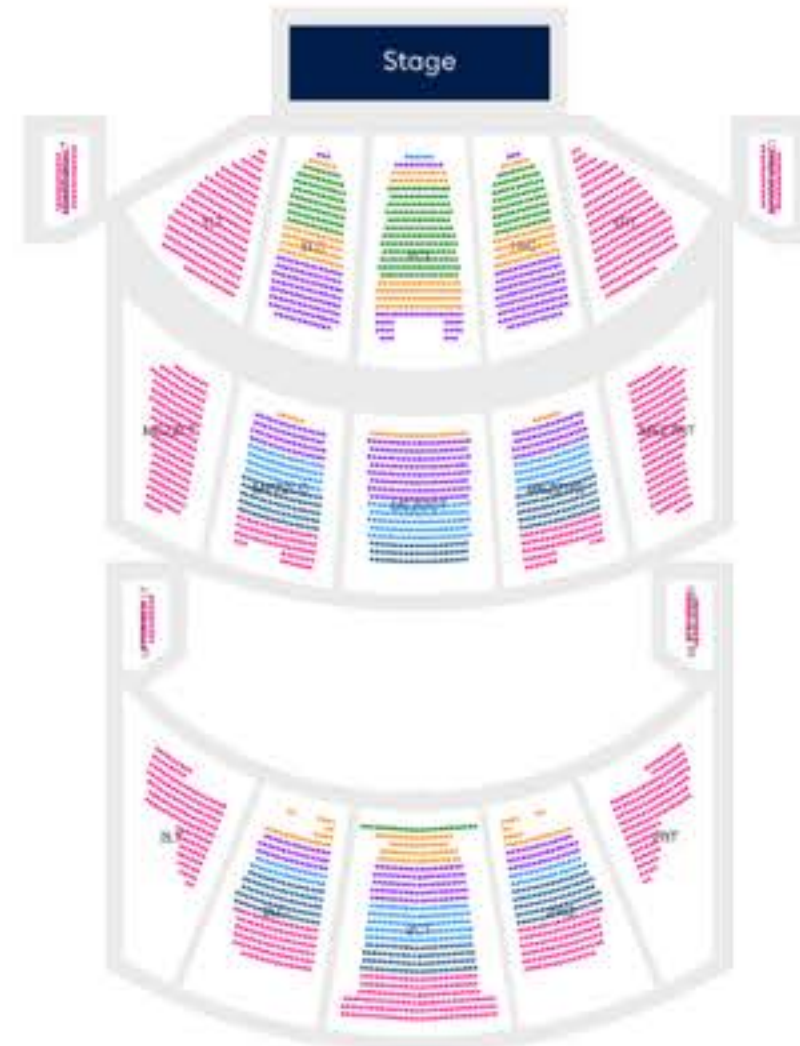

'T WAS THE NIGHT BEFORE...

BY CIRQUE DU SOLEIL®

NOV. 24TH TO 26TH 2023

Miller High Life Theatre, Milwaukee

FRI. 3:30PM & 7:30PM

SATURDAY 12:00PM, 3:30PM & 6:00PM

SUNDAY 12:00PM, 3:30PM & 6:00PM

This schedule is subject to change.

GROUP OFFER (10+)
UP TO 25% DISCOUNT

	REGULAR PRICE	GROUP PRICE*
PL1	$124.48	$107.38
PL2	$108.78	$93.93
PL3	$93.08	$80.48
PL4	$77.38	$67.03
PL5	$61.67	$53.57
PL6	$45.97	$40.12

*Pricing is for group of 10 or more
Additional fees may apply
Rates are subject to availability and may change without notice.

No changes or returns are allowed. Sales are final.
The discount is valid in certain price categories and subject to availability.