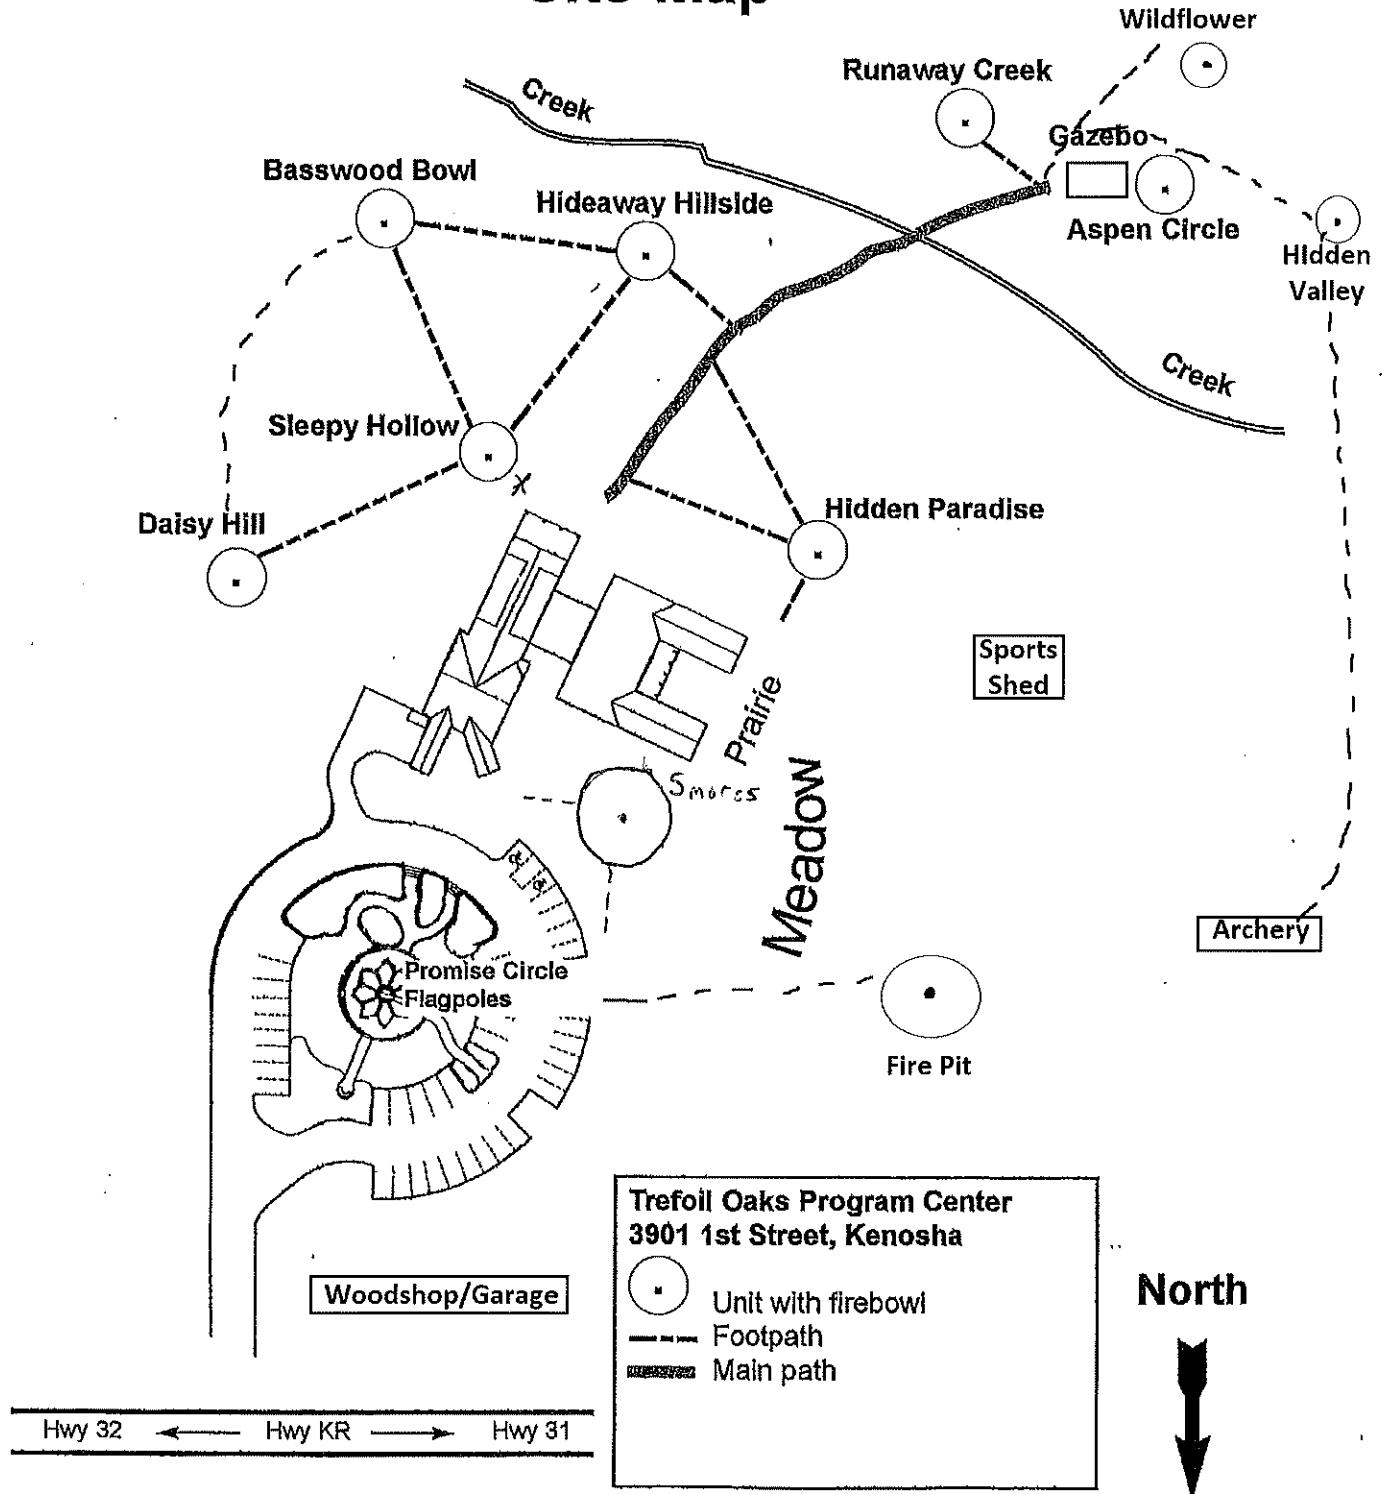

# Girl Scouts Wisconsin Southeast

## Trefoil Oaks Program Center

### Site Map

**Trefoil Oaks Program Center**  
**3901 1st Street, Kenosha**

-  Unit with firebowl
-  Footpath
-  Main path

Hwy 32 ← Hwy KR → Hwy 31